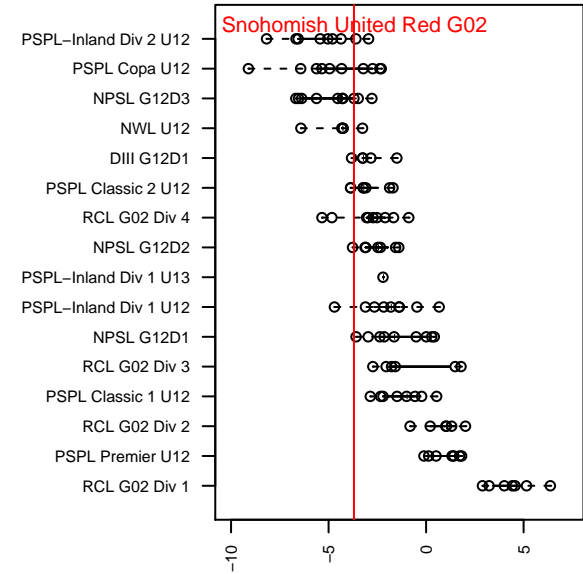

**attack and defense variance (black dot)  
relative to other teams  
and top 10 in region**

**attack and defense rating  
relative to others at age  
and all opponents in last 13 months**

**Performance relative to 13 month average**